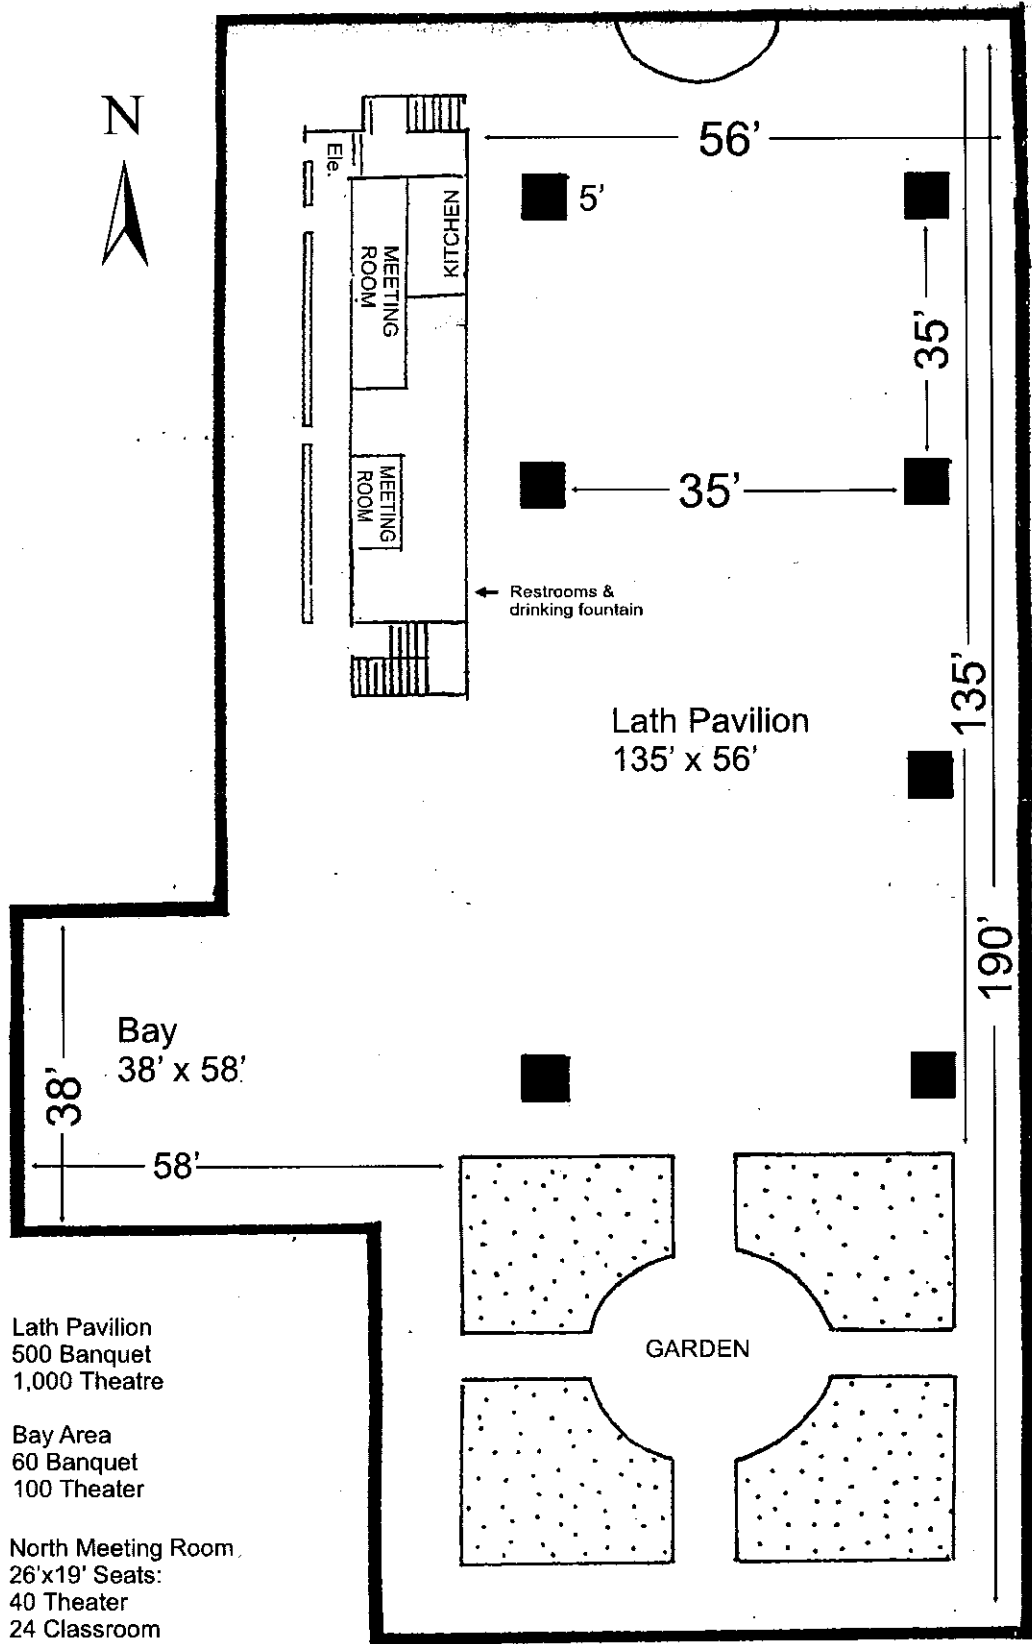

- Monroe -

- 7th Street -

- Lath Pavilion
500 Banquet
1,000 Theatre
- Bay Area
60 Banquet
100 Theater
- North Meeting Room
26'x19' Seats:
40 Theater
24 Classroom
- South Meeting Room
29'x19' Seats: 20

■ = tree well